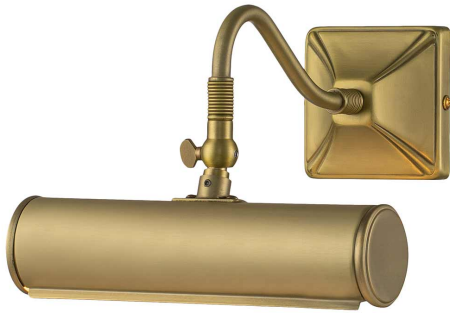

R & S Robertson

Small Brushed Brass Picture Light

Product Reference: 2310357

Item Width (mm)	190
Item Height (mm)	135
Projection (mm)	200
Lamp	1 x SES
Material	Metal
Colour	Brass & Golds

CARE INSTRUCTIONS