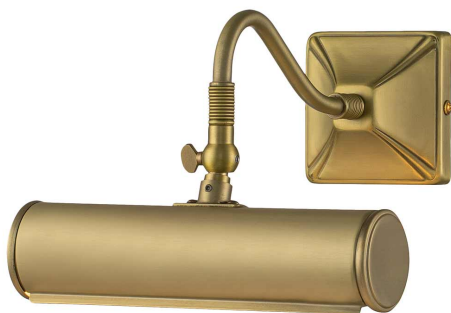

R & S Robertson

Small Brushed Brass Picture Light

Product Reference: 2310357

Item Width (mm)	190
Item Height (mm)	135
Projection (mm)	200
Lamp	1 x SES
Material	Metal
Colour	Brass & Golds

CARE INSTRUCTIONS

The finishes used on this luminaire require cleaning with a soft dry duster. Abrasive or chemical cleaners will harm the finish and should not be used.

All descriptive and forwarding specifications, drawings and particulars of weights and dimensions issued by the Company are approximate only and are intended only to present a general idea of the Goods described therein and nothing contained in any of them shall form part of any contract with the Company.