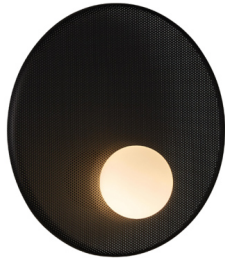

## Small Black Circular Grid Wall Light With Opal Glass Globe

Product Reference: 4261484

Item Width (mm)	300
Projection (mm)	145
Lamp	1 x SES
Material	Metal
Colour	Black