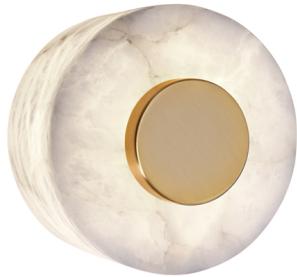

R & S Robertson

Satin Brass Wall Light With Alabaster Diffuser

Product Reference: 5580117

Item Width (mm)	220
Item Height (mm)	220
Projection (mm)	140
Lamp	3 x G9
Material	Alabaster
Second Material	Metal
Colour	Brass & Golds