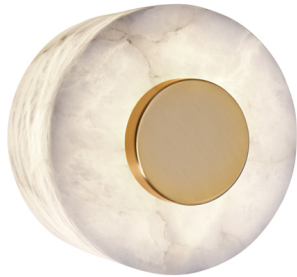

## Satin Brass Wall Light With Alabaster Diffuser

Product Reference: 5580117

|                  |               |
|------------------|---------------|
| Item Width (mm)  | 220           |
| Item Height (mm) | 220           |
| Projection (mm)  | 140           |
| Lamp             | 3 x G9        |
| Material         | Alabaster     |
| Second Material  | Metal         |
| Colour           | Brass & Golds |