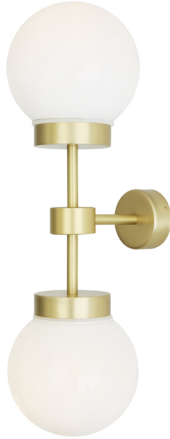

R & S Robertson

Satin Brass Twin Wall Light With Opal Glass Globes

Product Reference: 4990043

Item Width (mm)	150
Item Height (mm)	530
Projection (mm)	210
Lamp	2 x ES
Material	Metal
Second Material	Glass
Colour	Brass & Golds