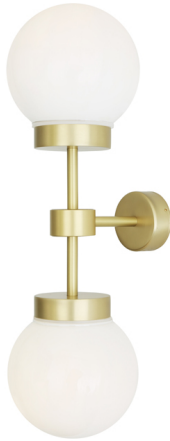

R & S Robertson

Satin Brass Twin Wall Light With Opal Glass Globes

Product Reference: 4990043

Item Width (mm)	150
Item Height (mm)	530
Projection (mm)	210
Lamp	2 x ES
Material	Metal
Second Material	Glass
Colour	Brass & Golds