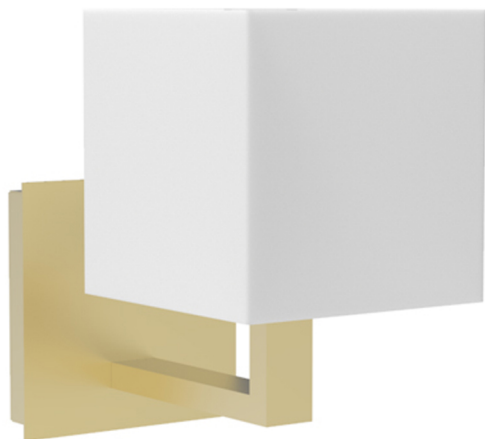

R & S Robertson

Satin Brass Square Wall Light

Product Reference: 3621023

Item Width (mm)	145
Projection (mm)	240
Lamp	1 x ES
Material	Metal
Colour	Brass & Golds
Shade Included	No

CARE INSTRUCTIONS

The finishes used on this luminaire require cleaning with a soft dry duster. Abrasive or chemical cleaners will harm the finish and should not be used.