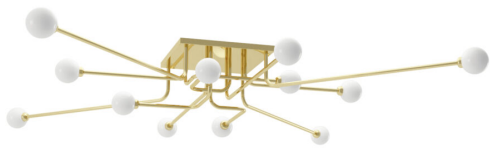

R & S Robertson

Satin Brass Flush Ceiling Fitting With Glass Diffusers

Product Reference: 3620868

Item Width (mm)	1600
Item Height (mm)	270
Lamp	12 x G9
Material	Metal
Second Material	Glass
Colour	Brass & Golds

CARE INSTRUCTIONS

The finishes used on this luminaire require cleaning with a soft dry duster. Abrasive or chemical cleaners will harm the finish and should not be used.

All descriptive and forwarding specifications, drawings and particulars of weights and dimensions issued by the Company are approximate only and are intended only to present a general idea of the Goods described therein and nothing contained in any of them shall form part of any contract with the Company.