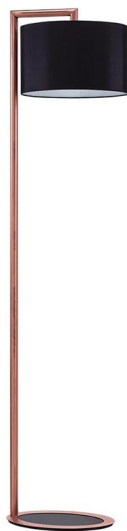

R & S Robertson

Satin Brass Floor Lamp With Black Chintz Shade

Product Reference: 3620878

Item Width (mm)	400 x 240
Item Height (mm)	1700
Shade Width (mm)	350
Shade Height (mm)	220
Lamp	1 x ES
Material	Metal
Second Material	Fabric
Colour	Brass & Golds
Second Colour	Black
Shade Included	yes