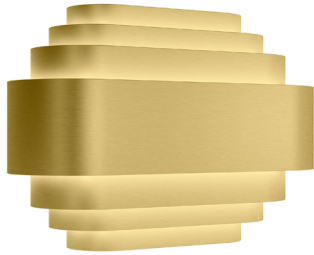

R & S Robertson

Satin Brass Art Deco Stepped Wall Light

Product Reference: 3621183

Item Width (mm)	311
Item Height (mm)	220
Lamp	8W LED 2700K
Material	Metal
Colour	Brass & Golds

CARE INSTRUCTIONS

The finishes used on this luminaire require cleaning with a soft dry duster. Abrasive or chemical cleaners will harm the finish and should not be used.