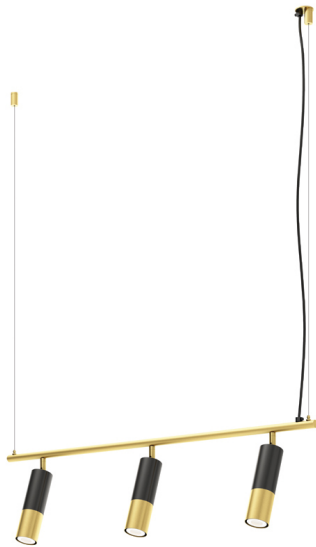

R & S Robertson

Satin Brass And Matt Black 3 Light Pendant

Product Reference: 3620939

Item Width (mm)	1000
Total Height (mm)	1000
Lamp	3 x GU10
Material	Metal
Colour	Brass & Golds
Second Colour	Black

CARE INSTRUCTIONS

The finishes used on this luminaire require cleaning with a soft dry duster. Abrasive or chemical cleaners will harm the finish and should not be used.

All descriptive and forwarding specifications, drawings and particulars of weights and dimensions issued by the Company are approximate only and are intended only to present a general idea of the Goods described therein and nothing contained in any of them shall form part of any contract with the Company.