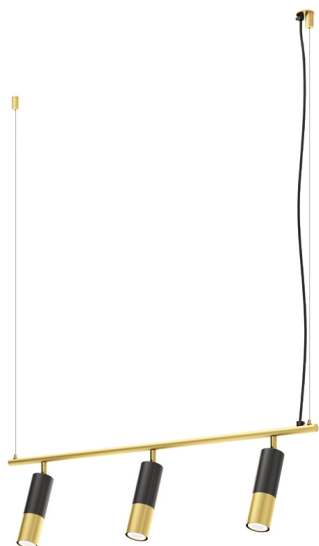

R & S Robertson

Satin Brass And Matt Black 3 Light Pendant

Product Reference: 3620939

Item Width (mm)	1000
Total Height (mm)	1000
Lamp	3 x GU10
Material	Metal
Colour	Brass & Golds
Second Colour	Black

CARE INSTRUCTIONS

The finishes used on this luminaire require cleaning with a soft dry duster. Abrasive or chemical cleaners will harm the finish and should not be used.

All descriptive and forwarding specifications, drawings and particulars of weights and dimensions issued by the Company are approximate only and are intended only to present a general idea of the Goods described therein and nothing contained in any of them shall form part of any contract with the Company.