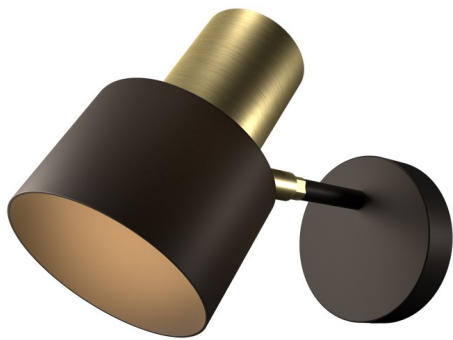

R & S Robertson

Satin Brass And Matt Black Adjustable Wall Light

Product Reference: 3620998

Item Width (mm)	100
Item Height (mm)	158
Projection (mm)	235
Lamp	1 x ES
Material	Metal
Colour	Black
Second Colour	Brass

CARE INSTRUCTIONS

The finishes used on this luminaire require cleaning with a soft dry duster. Abrasive or chemical cleaners will harm the finish and should not be used.

All descriptive and forwarding specifications, drawings and particulars of weights and dimensions issued by the Company are approximate only and are intended only to present a general idea of the Goods described therein and nothing contained in any of them shall form part of any contract with the Company.