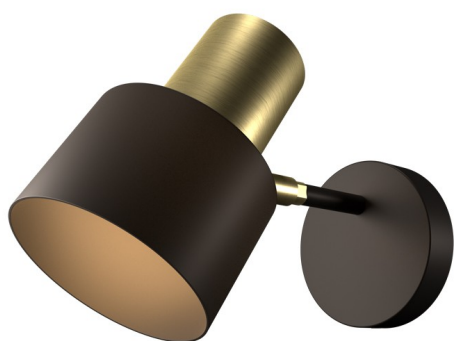

## Satin Brass And Matt Black Adjustable Wall Light

Product Reference: 3620998

Item Width (mm)	100
Item Height (mm)	158
Projection (mm)	235
Lamp	1 x ES
Material	Metal
Colour	Black
Second Colour	Brass