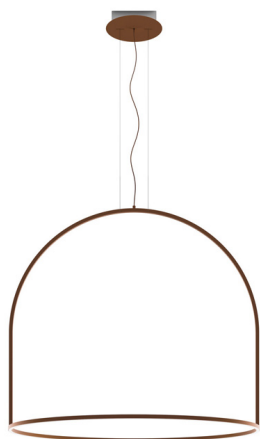

R & S Robertson

Rust Brown Dimmable 108W Led Pendant With Canopy

Product Reference: 1100126

Item Width (mm)	1600
Item Height (mm)	1426
Total Height (mm)	4300
Lamp	108W LED 3000K 8220 lm
Material	Metal
Colour	Brown