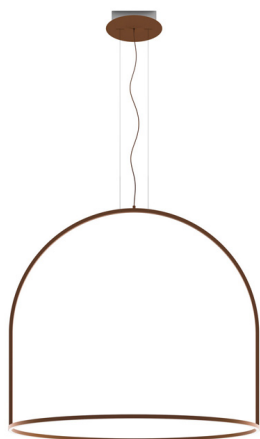

## Rust Brown Dimmable 108W Led Pendant With Canopy

Product Reference: 1100126

Item Width (mm)	1600
Item Height (mm)	1426
Total Height (mm)	4300
Lamp	108W LED 3000K 8220 lm
Material	Metal
Colour	Brown