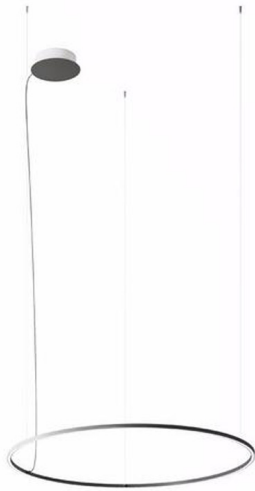

## Rust Brown Dimmable 108W Led Pendant With Canopy

Product Reference: 1100144

Item Width (mm)	1600
Item Height (mm)	23
Total Height (mm)	2900
Lamp	108W LED 3000K 8274 lm
Material	Metal
Colour	Brown