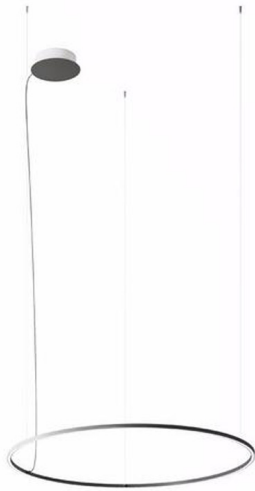

R & S Robertson

Rust Brown Dimmable 108W Led Pendant With Canopy

Product Reference: 1100144

Item Width (mm)	1600
Item Height (mm)	23
Total Height (mm)	2900
Lamp	108W LED 3000K 8274 lm
Material	Metal
Colour	Brown

CARE INSTRUCTIONS

The finishes used on this luminaire require cleaning with a soft dry duster. Abrasive or chemical cleaners will harm the finish and should not be used.

All descriptive and forwarding specifications, drawings and particulars of weights and dimensions issued by the Company are approximate only and are intended only to present a general idea of the Goods described therein and nothing contained in any of them shall form part of any contract with the Company.

The Company reserves the right to vary the technique, design, construction and specification of Goods without notice. Such changes may result in a slight variations in details from the description or illustrations in Company literature which shall not entitle the Purchaser to rescind the contract.

Full Conditions of Sale available upon request.

For more information about this product:

Call: +44 (0)131 344 2650 | Email: enquiries@rs-robertson.co.uk

www.rs-robertson.co.uk