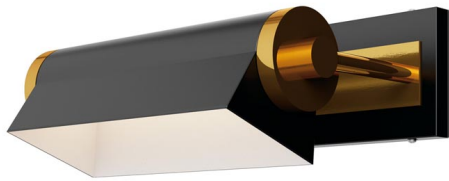

## Polished Brass & Matt Black Led Bankers Wall Light

Product Reference: 3620532

Item Width (mm)	350
Item Height (mm)	125
Projection (mm)	210
Lamp	3.6W LED
Material	Metal
Colour	Black
Second Colour	Brass