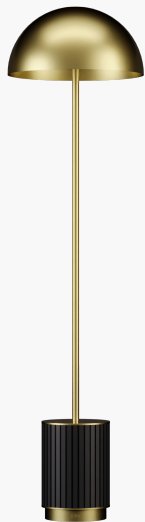

R & S Robertson

Phi Floor Lamp In Matt Black And Satin Brass

Product Reference: 8501108

Item Width (mm)	400
Item Height (mm)	1500
Lamp	2 x ES
Material	Metal
Colour	Black
Second Colour	Brass & Golds

CARE INSTRUCTIONS

The finishes used on this luminaire require cleaning with a soft dry duster. Abrasive or chemical cleaners will harm the finish and should not be used.

All descriptive and forwarding specifications, drawings and particulars of weights and dimensions issued by the Company are approximate only and are intended only to present a general idea of the Goods described therein and nothing contained in any of them shall form part of any contract with the Company.