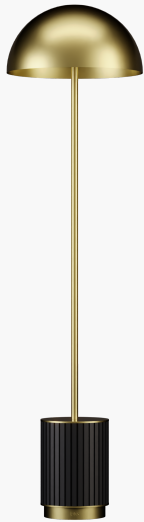

R & S Robertson

Phi Floor Lamp In Matt Black And Satin Brass

Product Reference: 8501108

| | |
|------------------|---------------|
| Item Width (mm) | 400 |
| Item Height (mm) | 1500 |
| Lamp | 2 x ES |
| Material | Metal |
| Colour | Black |
| Second Colour | Brass & Golds |

CARE INSTRUCTIONS

The finishes used on this luminaire require cleaning with a soft dry duster. Abrasive or chemical cleaners will harm the finish and should not be used.

All descriptive and forwarding specifications, drawings and particulars of weights and dimensions issued by the Company are approximate only and are intended only to present a general idea of the Goods described therein and nothing contained in any of them shall form part of any contract with the Company.