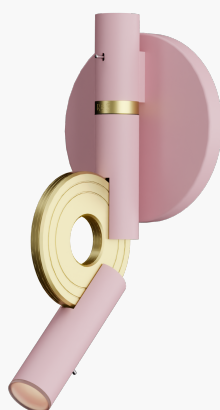

R & S Robertson

Paris Led Reading Light In Light Pink And Satin Brass

Product Reference: 8500417

Item Width (mm)	150
Item Height (mm)	306
Projection (mm)	158
Lamp	LED 2700K
Material	Metal
Colour	Pink
Second Colour	Brass & Golds

CARE INSTRUCTIONS

The finishes used on this luminaire require cleaning with a soft dry duster. Abrasive or chemical cleaners will harm the finish and should not be used.

All descriptive and forwarding specifications, drawings and particulars of weights and dimensions issued by the Company are approximate only and are intended only to present a general idea of the Goods described therein and nothing contained in any of them shall form part of any contract with the Company.