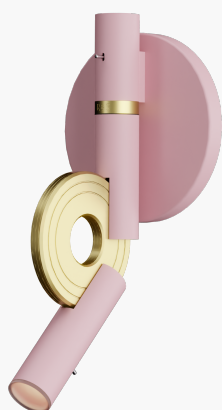

## Paris Led Reading Light In Light Pink And Satin Brass

Product Reference: 8500417

Item Width (mm)	150
Item Height (mm)	306
Projection (mm)	158
Lamp	LED 2700K
Material	Metal
Colour	Pink
Second Colour	Brass & Golds