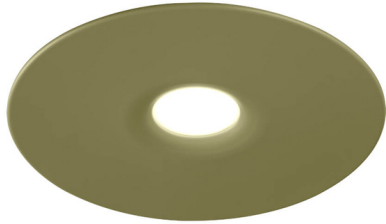

R & S Robertson

Olive Green Led Textured Disc Ceiling Light

Product Reference: 5270155

Item Width (mm)	500
Item Height (mm)	55
Lamp	15W LED 3000K
Material	Metal
Colour	Green

CARE INSTRUCTIONS

The finishes used on this luminaire require cleaning with a soft dry duster. Abrasive or chemical cleaners will harm the finish and should not be used.