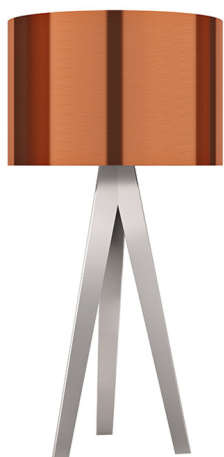

## Brushed Nickel Tripod Table Lamp With Copper Shade

Product Reference: 3620650

|                   |        |
|-------------------|--------|
| Item Width (mm)   | 230    |
| Shade Width (mm)  | 300    |
| Shade Height (mm) | 200    |
| Total Height (mm) | 600    |
| Lamp              | 1 x ES |
| Material          | Metal  |
| Colour            | Nickel |
| Second Colour     | Copper |
| Shade Included    | yes    |