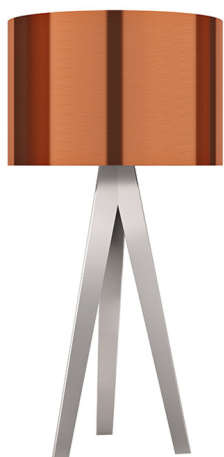

## Brushed Nickel Tripod Table Lamp With Copper Shade

Product Reference: 3620650

Item Width (mm)	230
Shade Width (mm)	300
Shade Height (mm)	200
Total Height (mm)	600
Lamp	1 x ES
Material	Metal
Colour	Nickel
Second Colour	Copper
Shade Included	yes