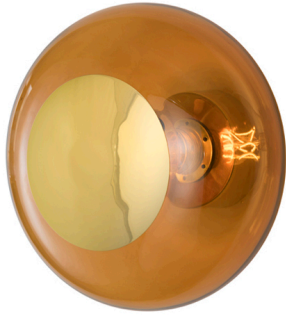

## Medium Orange And Gold Glass Wall Light

Product Reference: 2420083

Item Width (mm)	290
Item Height (mm)	290
Projection (mm)	205
Lamp	1 x SES
Material	Glass
Colour	Orange