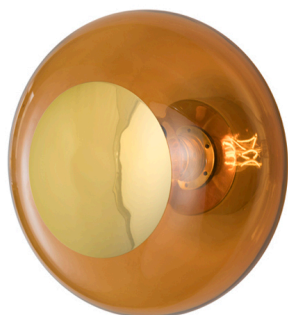

## Medium Orange And Gold Glass Wall Light

Product Reference: 2420083

Item Width (mm)	290
Item Height (mm)	290
Projection (mm)	205
Lamp	1 x SES
Material	Glass
Colour	Orange