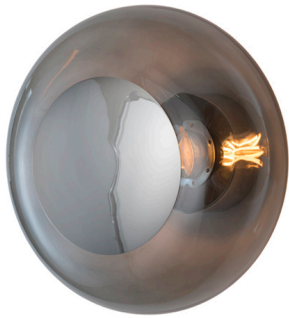

R & S Robertson

Medium Grey And Silver Glass Wall Light

Product Reference: 2420080

Item Width (mm)	290
Item Height (mm)	290
Projection (mm)	205
Lamp	1 x ES
Material	Glass
Colour	Grey

CARE INSTRUCTIONS

The finishes used on this luminaire require cleaning with a soft dry duster. Abrasive or chemical cleaners will harm the finish and should not be used.