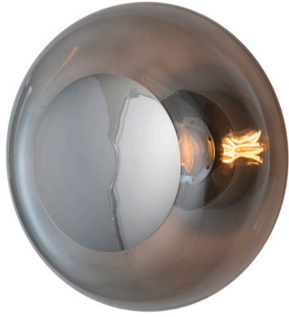

R & S Robertson

Medium Grey And Silver Glass Wall Light

Product Reference: 2420080

Item Width (mm)	290
Item Height (mm)	290
Projection (mm)	205
Lamp	1 x ES
Material	Glass
Colour	Grey

CARE INSTRUCTIONS

The finishes used on this luminaire require cleaning with a soft dry duster. Abrasive or chemical cleaners will harm the finish and should not be used.