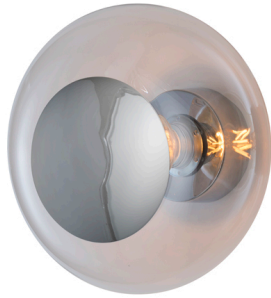

R & S Robertson

Medium Clear And Silver Glass Wall Light

Product Reference: 2420097

Item Width (mm)	290
Item Height (mm)	290
Projection (mm)	205
Lamp	1 x ES
Material	Glass
Colour	White

CARE INSTRUCTIONS

The finishes used on this luminaire require cleaning with a soft dry duster. Abrasive or chemical cleaners will harm the finish and should not be used.