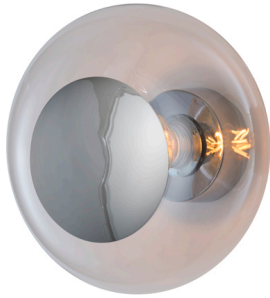

R & S Robertson

Medium Clear And Silver Glass Wall Light

Product Reference: 2420097

Item Width (mm)	290
Item Height (mm)	290
Projection (mm)	205
Lamp	1 x ES
Material	Glass
Colour	White

CARE INSTRUCTIONS

The finishes used on this luminaire require cleaning with a soft dry duster. Abrasive or chemical cleaners will harm the finish and should not be used.