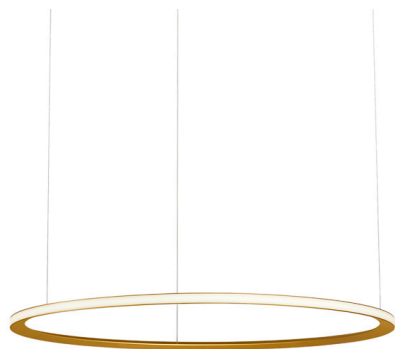

R & S Robertson

Matt Gold Led Ring Pendant With Outward Emission

Product Reference: 4261511

Item Width (mm)	600
Total Height (mm)	3000
Lamp	31.7W LED 2700K
Material	Metal
Colour	Brass & Golds

CARE INSTRUCTIONS