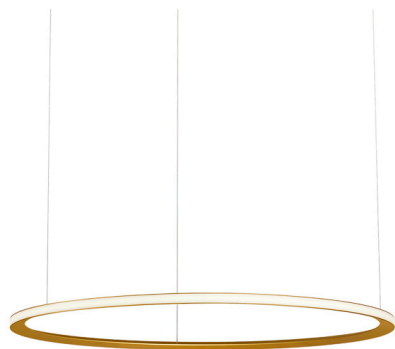

## Matt Gold Led Ring Pendant With Outward Emission

Product Reference: 4261511

Item Width (mm)	600
Total Height (mm)	3000
Lamp	31.7W LED 2700K
Material	Metal
Colour	Brass & Golds