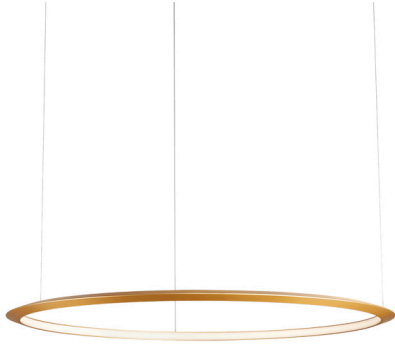

## Matt Gold Led Ring Pendant With Inward Emission

Product Reference: 4261507

Item Width (mm)	600
Total Height (mm)	3000
Lamp	31.7W LED 2700K
Material	Metal
Colour	Brass & Golds