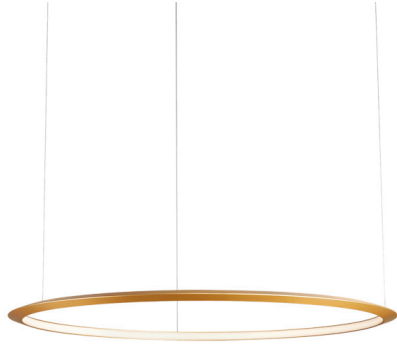

R & S Robertson

Matt Gold Led Ring Pendant With Inward Emission

Product Reference: 4261507

Item Width (mm)	600
Total Height (mm)	3000
Lamp	31.7W LED 2700K
Material	Metal
Colour	Brass & Golds

CARE INSTRUCTIONS