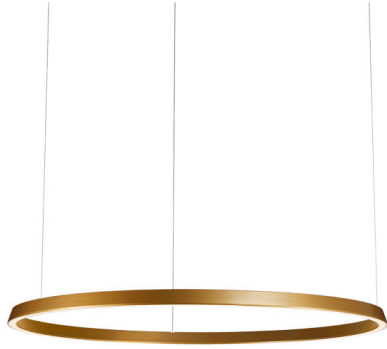

## Matt Gold Led Ring Pendant With Downward Emission

Product Reference: 4261503

Item Width (mm)	600
Total Height (mm)	3000
Lamp	31.7W LED 2700K
Material	Metal
Colour	Brass & Golds