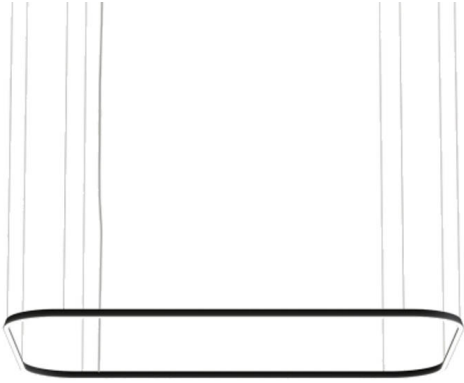

R & S Robertson

Matt Gold 96W Led Rectangle Pendant With Downward Emission

Product Reference: 4261528

Item Width (mm)	1000 x 1600
Item Height (mm)	6000
Lamp	96W LED 2700K
Material	Metal
Colour	Brass & Golds