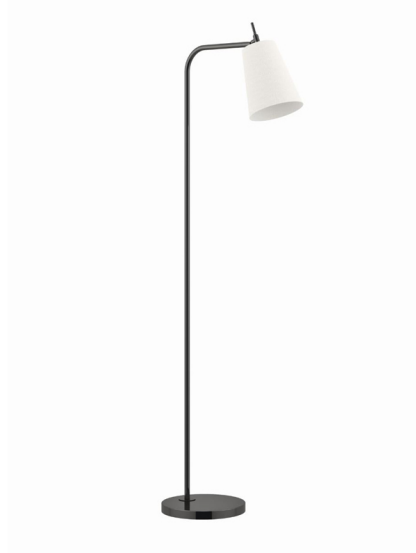

R & S Robertson

Matt Black Adjustable Floor Lamp

Product Reference: 3620867

Item Width (mm)	250
Item Height (mm)	1435
Projection (mm)	330
Lamp	1 x ES
Material	Metal
Colour	Black
Shade Included	No

CARE INSTRUCTIONS

The finishes used on this luminaire require cleaning with a soft dry duster. Abrasive or chemical cleaners will harm the finish and should not be used.

All descriptive and forwarding specifications, drawings and particulars of weights and dimensions issued by the Company are approximate only and are intended only to present a general idea of the Goods described therein and nothing contained in any of them shall form part of any contract with the Company.