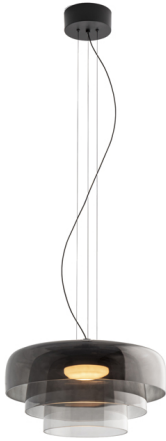

## Large Triple Layer Smoke Glass 19W Led Pendant

Product Reference: 4261545

Item Width (mm)	420
Total Height (mm)	4000
Lamp	19W LED
Material	Glass
Colour	Grey