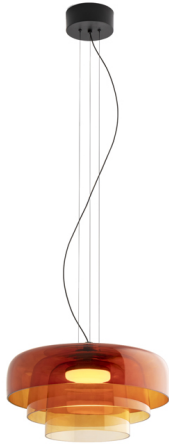

R & S Robertson

Large Triple Layer Amber Glass 19W Led Pendant

Product Reference: 4261546

Item Width (mm)	420
Total Height (mm)	4000
Lamp	19W LED
Material	Glass
Colour	Orange

CARE INSTRUCTIONS

The finishes used on this luminaire require cleaning with a soft dry duster. Abrasive or chemical cleaners will harm the finish and should not be used.