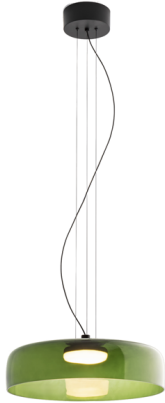

R & S Robertson

Large Smoke Glass 19W Led Pendant

Product Reference: 4261536

Item Width (mm)	420
Total Height (mm)	4000
Lamp	19W LED
Material	Glass
Colour	Grey

CARE INSTRUCTIONS

The finishes used on this luminaire require cleaning with a soft dry duster. Abrasive or chemical cleaners will harm the finish and should not be used.