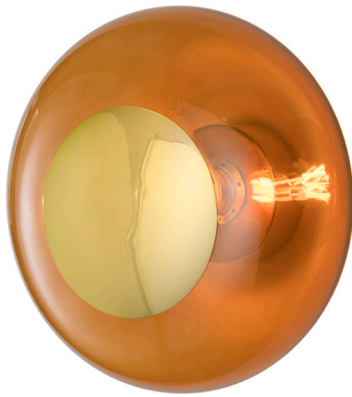

R & S Robertson

Large Orange And Gold Glass Wall Light

Product Reference: 2420084

Item Width (mm)	360
Item Height (mm)	360
Projection (mm)	225
Lamp	1 x ES
Material	Glass
Colour	Orange

CARE INSTRUCTIONS

The finishes used on this luminaire require cleaning with a soft dry duster. Abrasive or chemical cleaners will harm the finish and should not be used.