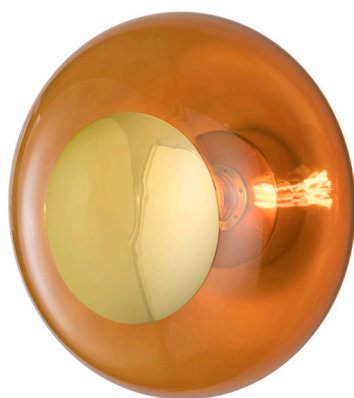

R & S Robertson

Large Orange And Gold Glass Wall Light

Product Reference: 2420084

Item Width (mm)	360
Item Height (mm)	360
Projection (mm)	225
Lamp	1 x ES
Material	Glass
Colour	Orange

CARE INSTRUCTIONS

The finishes used on this luminaire require cleaning with a soft dry duster. Abrasive or chemical cleaners will harm the finish and should not be used.