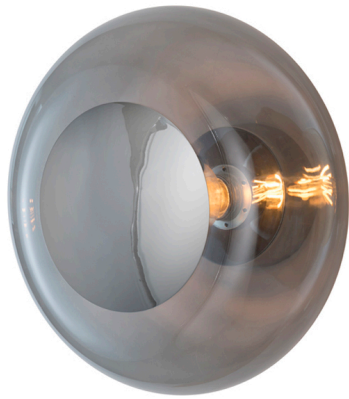

R & S Robertson

Large Grey And Silver Glass Wall Light

Product Reference: 2420081

Item Width (mm)	360
Item Height (mm)	360
Projection (mm)	225
Lamp	1 x ES
Material	Glass
Colour	Grey

CARE INSTRUCTIONS

The finishes used on this luminaire require cleaning with a soft dry duster. Abrasive or chemical cleaners will harm the finish and should not be used.