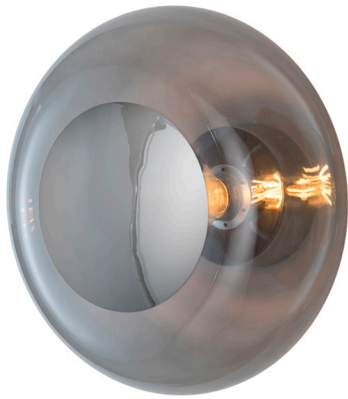

R & S Robertson

Large Grey And Silver Glass Wall Light

Product Reference: 2420081

Item Width (mm)	360
Item Height (mm)	360
Projection (mm)	225
Lamp	1 x ES
Material	Glass
Colour	Grey

CARE INSTRUCTIONS

The finishes used on this luminaire require cleaning with a soft dry duster. Abrasive or chemical cleaners will harm the finish and should not be used.