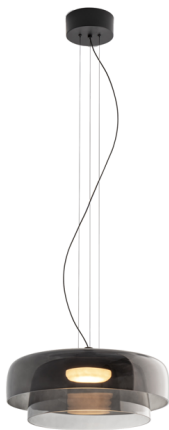

R & S Robertson

Large Double Layer Smoke Glass 19W Led Pendant

Product Reference: 4261542

Item Width (mm)	420
Total Height (mm)	4000
Lamp	19W LED
Material	Glass
Colour	Grey

CARE INSTRUCTIONS

The finishes used on this luminaire require cleaning with a soft dry duster. Abrasive or chemical cleaners will harm the finish and should not be used.