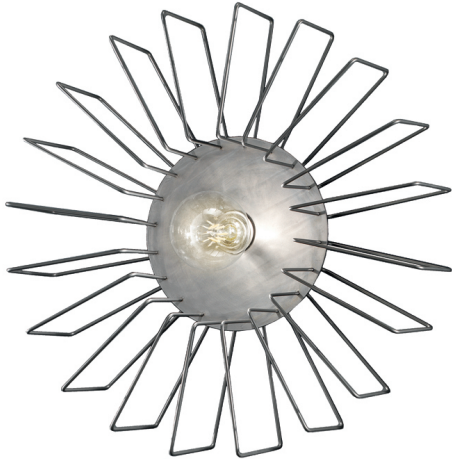

## Large Cage Wall Light In An Iron Grey Finish

Product Reference: 6710176

Item Width (mm)	700
Projection (mm)	220
Lamp	1 x ES
Material	Metal
Colour	Grey