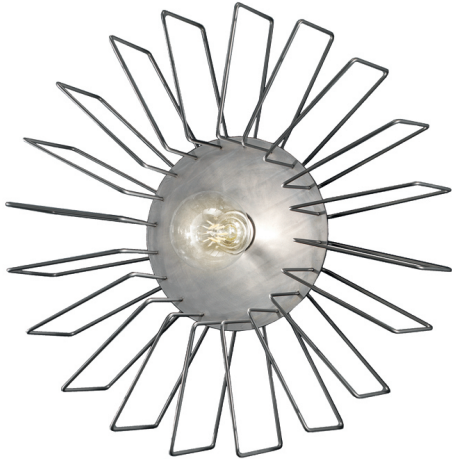

R & S Robertson

Large Cage Wall Light In A Rust Finish

Product Reference: 6710178

| | |
|-----------------|--------|
| Item Width (mm) | 700 |
| Projection (mm) | 220 |
| Lamp | 1 x ES |
| Material | Metal |
| Colour | Brown |

CARE INSTRUCTIONS

The finishes used on this luminaire require cleaning with a soft dry duster. Abrasive or chemical cleaners will harm the finish and should not be used.

All descriptive and forwarding specifications, drawings and particulars of weights and dimensions issued by the Company are approximate only and are intended only to present a general idea of the Goods described therein and nothing contained in any of them shall form part of any contract with the Company.