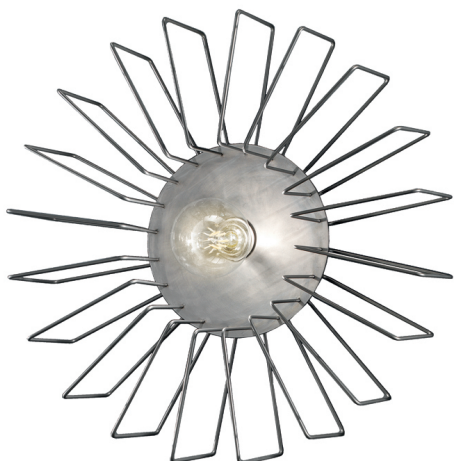

R & S Robertson

Large Cage Wall Light In A Lacquered Gold Finish

Product Reference: 6710177

Item Width (mm)	700
Projection (mm)	220
Lamp	1 x ES
Material	Metal
Colour	Brass & Golds

CARE INSTRUCTIONS

The finishes used on this luminaire require cleaning with a soft dry duster. Abrasive or chemical cleaners will harm the finish and should not be used.