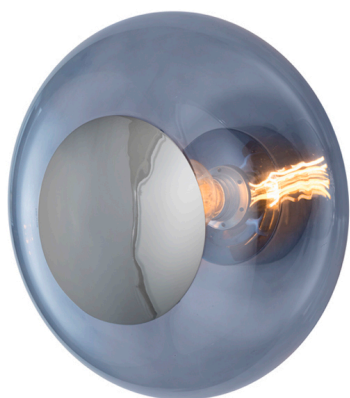

## Large Deep Blue And Silver Glass Wall Light

Product Reference: 2420078

Item Width (mm)	360
Item Height (mm)	360
Projection (mm)	225
Lamp	1 x ES
Material	Glass
Colour	Blue