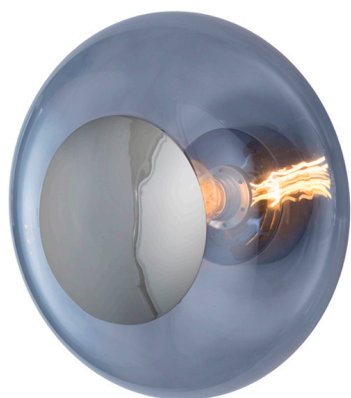

R & S Robertson

Large Deep Blue And Silver Glass Wall Light

Product Reference: 2420078

Item Width (mm)	360
Item Height (mm)	360
Projection (mm)	225
Lamp	1 x ES
Material	Glass
Colour	Blue

CARE INSTRUCTIONS

The finishes used on this luminaire require cleaning with a soft dry duster. Abrasive or chemical cleaners will harm the finish and should not be used.

All descriptive and forwarding specifications, drawings and particulars of weights and dimensions issued by the Company are approximate only and are intended only to present a general idea of the Goods described therein and nothing contained in any of them shall form part of any contract with the Company.