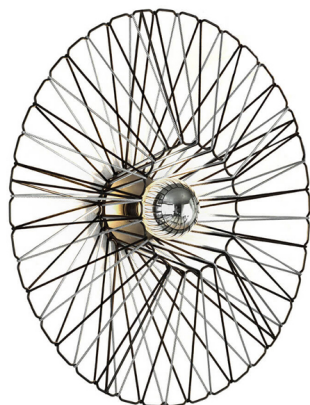

R & S Robertson

Large Black Spoked Wall Light With Silver Grey Cord

Product Reference: 5271049

Item Width (mm)	800
Item Height (mm)	800
Projection (mm)	230
Lamp	1 x ES
Material	Metal
Second Material	Fabric
Colour	Grey
Second Colour	Black