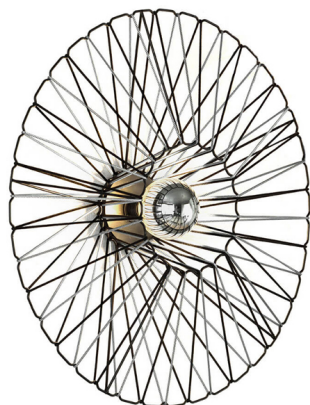

R & S Robertson

Large Black Spoked Wall Light With Lithium Grey Cord

Product Reference: 5271047

Item Width (mm)	800
Item Height (mm)	800
Projection (mm)	230
Lamp	1 x ES
Material	Metal
Second Material	Fabric
Colour	Grey
Second Colour	Black