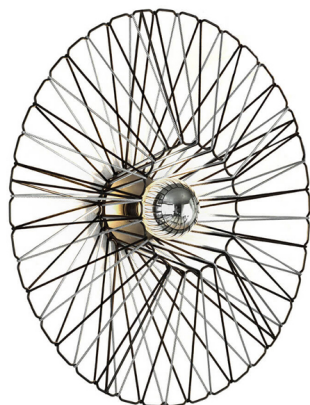

## Large Black Spoked Wall Light With Bespoke Cord

Product Reference: 5270147B

Item Width (mm)	800
Item Height (mm)	800
Projection (mm)	230
Lamp	1 x ES
Material	Metal
Second Material	Fabric
Colour	Bespoke
Second Colour	Black