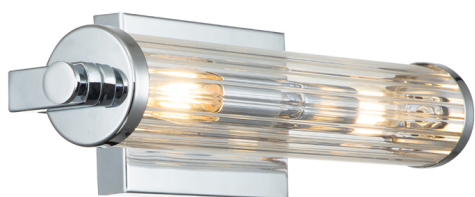

## Ip44 Polished Chrome Wall Light With Ribbed Diffuser

Product Reference: 2310348

Item Width (mm)	407
Item Height (mm)	115
Projection (mm)	115
Lamp	2 x SES
Material	Metal
Second Material	Glass
Colour	Chrome & Silvers
IP Rating	IP44