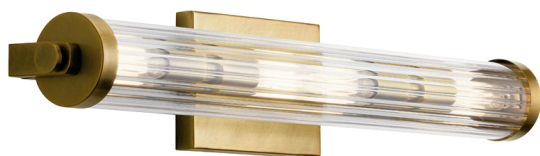

## Ip44 Antique Brass Wall Light With Ribbed Diffuser

Product Reference: 2310349

Item Width (mm)	691
Item Height (mm)	115
Projection (mm)	115
Lamp	4 x SES
Material	Metal
Second Material	Glass
Colour	Brass & Golds
IP Rating	IP44