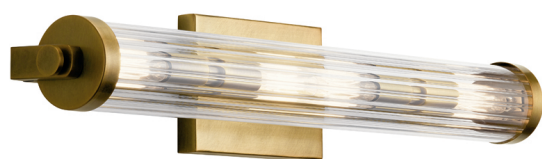

R & S Robertson

Ip44 Antique Brass Wall Light With Ribbed Diffuser

Product Reference: 2310349

Item Width (mm)	691
Item Height (mm)	115
Projection (mm)	115
Lamp	4 x SES
Material	Metal
Second Material	Glass
Colour	Brass & Golds
IP Rating	IP44

CARE INSTRUCTIONS

The finishes used on this luminaire require cleaning with a soft dry duster. Abrasive or chemical cleaners will harm the finish and should not be used.

All descriptive and forwarding specifications, drawings and particulars of weights and dimensions issued by the Company are approximate only and are intended only to present a general idea of the Goods described therein and nothing contained in any of them shall form part of any contract with the Company.