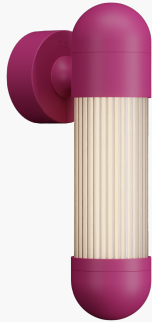

## Hudson Led Wall Light In Telemagenta

Product Reference: 8501821

Item Width (mm)	90
Item Height (mm)	300
Projection (mm)	111
Lamp	5.8W LED 2700K
Material	Metal
Second Material	Glass
Colour	Pink