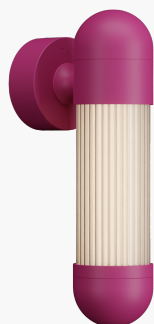

R & S Robertson

Hudson Led Wall Light In Telemagenta

Product Reference: 8501821

Item Width (mm)	90
Item Height (mm)	300
Projection (mm)	111
Lamp	5.8W LED 2700K
Material	Metal
Second Material	Glass
Colour	Pink