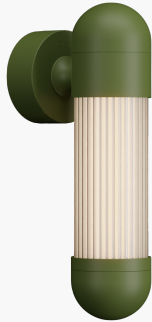

R & S Robertson

Hudson Led Wall Light In Fern Green

Product Reference: 8501820

Item Width (mm)	90
Item Height (mm)	300
Projection (mm)	111
Lamp	5.8W LED 2700K
Material	Metal
Second Material	Glass
Colour	Green