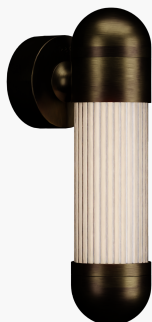

## Hudson Led Wall Light In Burnished Brass

Product Reference: 8501822

Item Width (mm)	90
Item Height (mm)	300
Projection (mm)	111
Lamp	5.8W LED 2700K
Material	Metal
Second Material	Glass
Colour	Brass & Golds