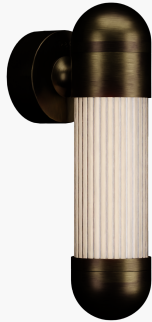

R & S Robertson

Hudson Led Wall Light In Burnished Brass

Product Reference: 8501822

Item Width (mm)	90
Item Height (mm)	300
Projection (mm)	111
Lamp	5.8W LED 2700K
Material	Metal
Second Material	Glass
Colour	Brass & Golds