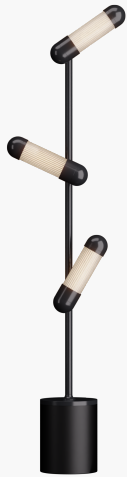

R & S Robertson

Hudson Led Floor Lamp In Gloss Black And Textured Black

Product Reference: 8501818

Item Width (mm)	200
Item Height (mm)	1617
Lamp	17.4W LED 2700K
Material	Metal
Second Material	Glass
Colour	Black

CARE INSTRUCTIONS

The finishes used on this luminaire require cleaning with a soft dry duster. Abrasive or chemical cleaners will harm the finish and should not be used.

All descriptive and forwarding specifications, drawings and particulars of weights and dimensions issued by the Company are approximate only and are intended only to present a general idea of the Goods described therein and nothing contained in any of them shall form part of any contract with the Company.