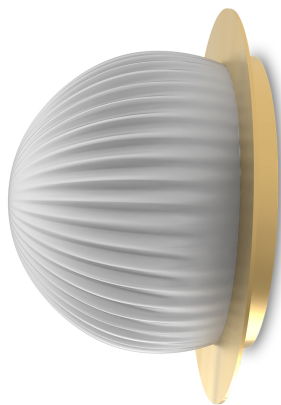

R & S Robertson

Gold Wall Light With Disc And Opal Rippled Glass

Product Reference: 6110005

Item Width (mm)	150
Item Height (mm)	150
Projection (mm)	105
Lamp	1 x G9
Material	Glass, Metal
Colour	Brass & Golds