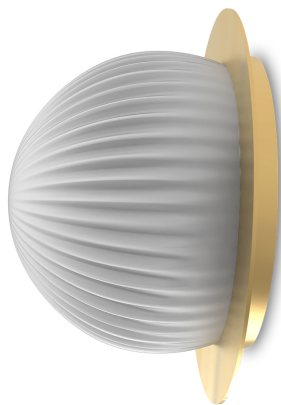

## Gold Wall Light With Disc And Opal Rippled Glass

Product Reference: 6110005

|                  |               |
|------------------|---------------|
| Item Width (mm)  | 150           |
| Item Height (mm) | 150           |
| Projection (mm)  | 105           |
| Lamp             | 1 x G9        |
| Material         | Glass, Metal  |
| Colour           | Brass & Golds |