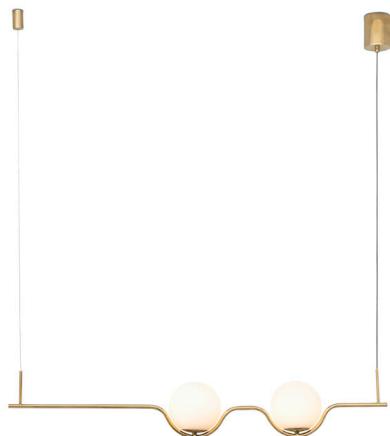

R & S Robertson

Gold 2 Light Led Linear Pendant With Opal Glass Globes

Product Reference: 2620036

Item Width (mm)	1030
Item Height (mm)	180
Lamp	2 x 6W LED 2700K 1200 lm
Material	Metal
Second Material	Glass
Colour	Brass & Golds