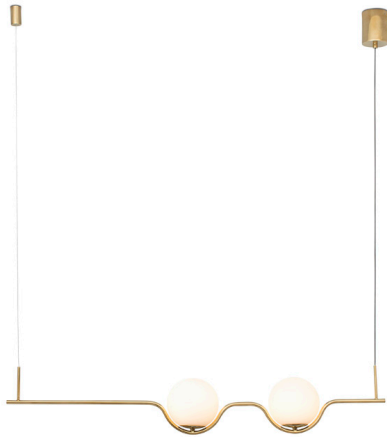

R & S Robertson

Gold 2 Light Led Linear Pendant With Opal Glass Globes

Product Reference: 2620036

Item Width (mm)	1030
Item Height (mm)	180
Lamp	2 x 6W LED 2700K 1200 lm
Material	Metal
Second Material	Glass
Colour	Brass & Golds