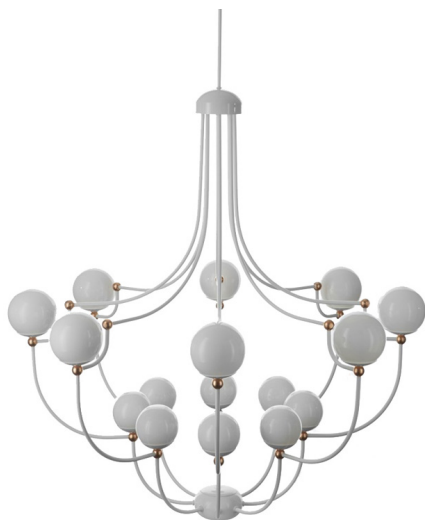

R & S Robertson

Glossy Copper Chandelier

Product Reference: 4251077

Item Width (mm)	1000
Item Height (mm)	1100
Total Height (mm)	2100
Lamp	16 x G9
Material	Metal
Second Material	Glass
Colour	Copper

CARE INSTRUCTIONS