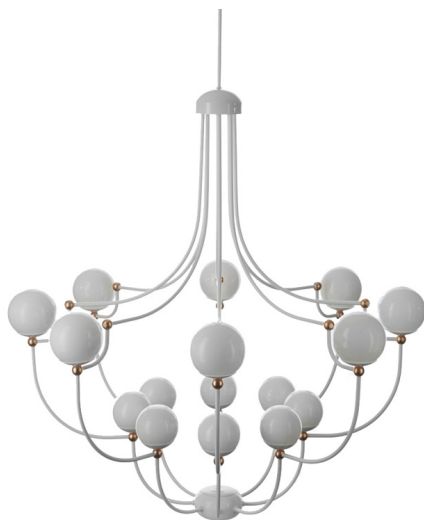

## Glossy Copper Chandelier

Product Reference: 4251077

Item Width (mm)	1000
Item Height (mm)	1100
Total Height (mm)	2100
Lamp	16 x G9
Material	Metal
Second Material	Glass
Colour	Copper