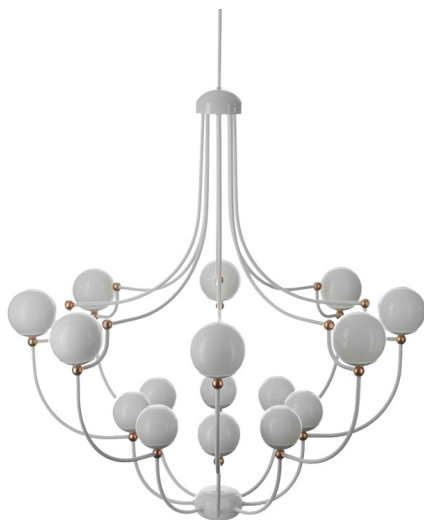

R & S Robertson

Glossy Copper Chandelier

Product Reference: 4251077

Item Width (mm)	1000
Item Height (mm)	1100
Total Height (mm)	2100
Lamp	16 x G9
Material	Metal
Second Material	Glass
Colour	Copper

CARE INSTRUCTIONS