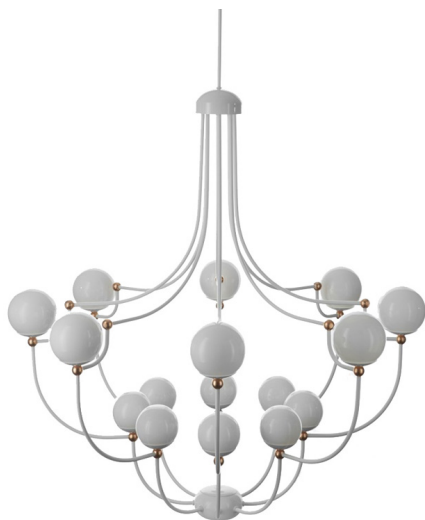

## Glossy Copper Chandelier

Product Reference: 4251077

Item Width (mm)	1000
Item Height (mm)	1100
Total Height (mm)	2100
Lamp	16 x G9
Material	Metal
Second Material	Glass
Colour	Copper