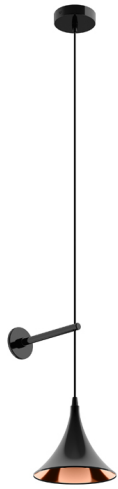

## Gloss Black Metal Wall/Ceiling Light With Copper Inner

Product Reference: 3621204

|                  |              |
|------------------|--------------|
| Item Width (mm)  | 180          |
| Item Height (mm) | 1200         |
| Lamp             | 8W LED 2700K |
| Material         | Metal        |
| Colour           | Black        |
| Second Colour    | Copper       |