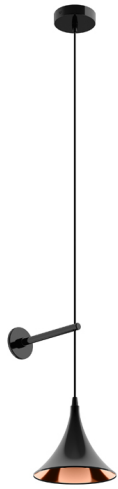

## Gloss Black Metal Wall/Ceiling Light With Copper Inner

Product Reference: 3621204

Item Width (mm)	180
Item Height (mm)	1200
Lamp	8W LED 2700K
Material	Metal
Colour	Black
Second Colour	Copper