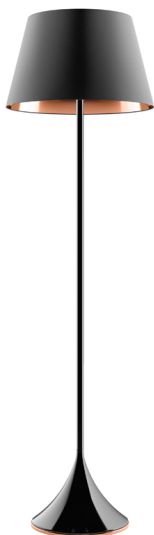

R & S Robertson

Gloss Black And Polished Copper Floor Lamp With Shade

Product Reference: 3621206

Item Width (mm)	325
Item Height (mm)	1700
Lamp	1 x ES
Material	Metal
Second Material	Fabric
Colour	Black
Second Colour	Copper
Shade Included	yes