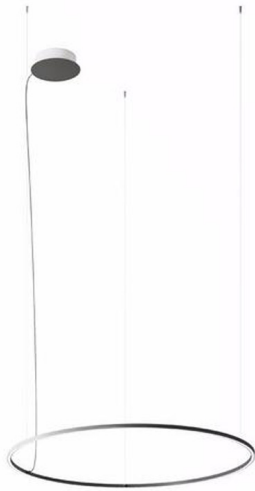

R & S Robertson

Dark Grey Dimmable 108W Led Pendant With Canopy

Product Reference: 1100143

Item Width (mm)	1600
Item Height (mm)	23
Total Height (mm)	2900
Lamp	108W LED 3000K 8220 lm
Material	Metal
Colour	Grey