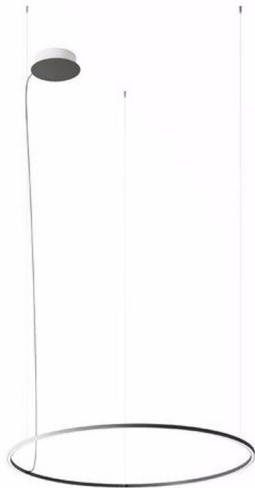

## Dark Grey Dimmable 108W Led Pendant With Canopy

Product Reference: 1100143

Item Width (mm)	1600
Item Height (mm)	23
Total Height (mm)	2900
Lamp	108W LED 3000K 8220 lm
Material	Metal
Colour	Grey