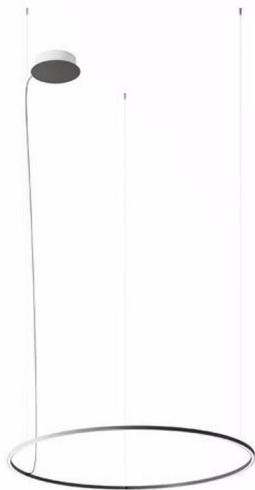

## Dark Grey Dimmable 108W Led Pendant With Canopy

Product Reference: 1100143

Item Width (mm)	1600
Item Height (mm)	23
Total Height (mm)	2900
Lamp	108W LED 3000K 8220 lm
Material	Metal
Colour	Grey